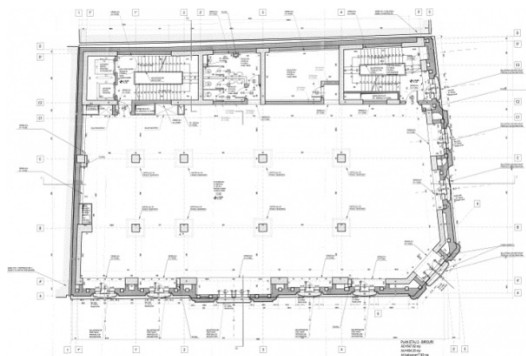

Office to let

Elmec (Ion Campineanu)

Bucharest, Sector 1, 2 Ion Câmpineanu

Building information

Building status	Existing
Year of reconstruction	2016
Parking ratio	To be agreed
Total building area	4 500 sq m

Commercial terms

Office space*	after login *
Service charge*	after login *
Minimum lease term	after login *
Availability	after login *

* Asking terms for m²/month

Location

Available space

Building completely leased

Typical floor plan

Public transport

Metro: M1

Bus: 122,137,138,268,381

Contact

+40 21 302 3400

More information